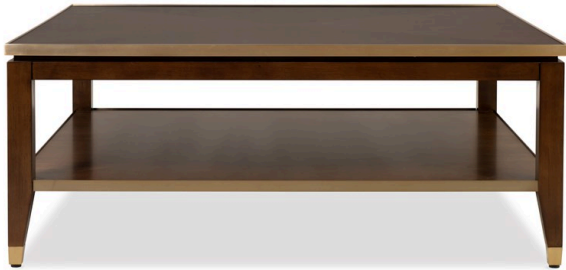

## Sovereign Cocktail Table

07314-920-001

Exterior	W: 45"	D: 45"	H: 15"
Interior	W: 0"	D: 0"	H: 0"
Volume	LBS: 148	CU.FT: 30.70"	

Crafted from Maple solids and veneers, this cocktail table includes a satin brass gallery around its square top. A floating shelf is raised by tall legs with satin brass ferrules. Finished in medium walnut. Color reference 148.