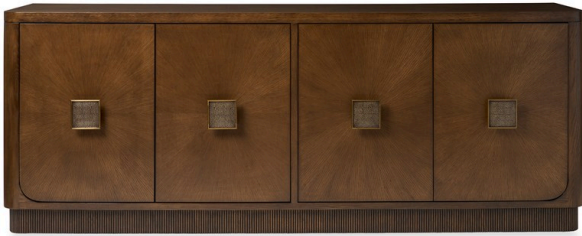

AMBELLA

Preston Credenza - Custom

09341-630-010

Exterior	W: 90"	D: 20"	H: 34"
Interior	W: 0"	D: 0"	H: 0"
Volume	LBS: 224.40	CU.FT: 51.70"	

The White Oak credenza includes radial matched veneered doors with antique brass caviar pulls. Raised on a fluted plinth base. Adjustable shelves included. Shown in our stetson finish with a stockton finished base.

FINISHES

Alternate Images