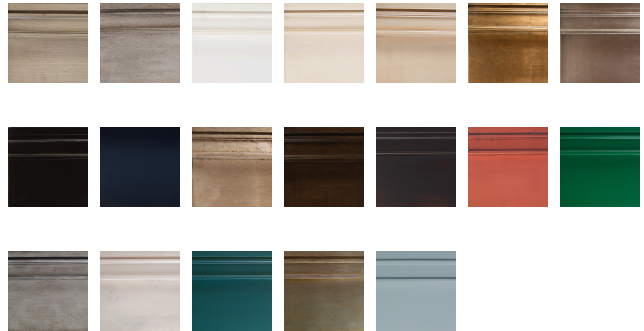

AMBELLA

Jenson Sideboard - Custom

09347-630-010

Exterior	W: 70"	D: 18"	H: 36"
Interior	W: 0"	D: 0"	H: 0"
Volume	LBS: 0	CU.FT: 37.70"	

This Oak sideboard features carved, dental molding around its apron. Raised on tall, tapering legs, this silhouette includes six drawers with satin brass pulls. Satin brass ferules complete the look. Shown in our light oak ceruse finish.

FINISHES

Alternate Images