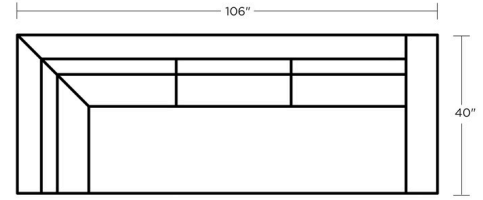

## Retreat Sectional

1231-Retreat

Exterior      W: 128"      D: 72"      H: 32"

Interior      W: 118"      D: 55"      H: 14"

Volume      LBS: 550      CU.FT:  
178"

Seat Height      H: 18"

Arm Height      H: 25"

## Alternate Images

**1231-26 Retreat Square Corner**

**1231-30 Retreat Armless Loveseat**

**1231-31 Retreat Left Arm Loveseat**

**1231-32 Retreat Right Arm Loveseat**

**1231-35 Retreat Left Arm Sofa**

1231-36 Retreat Right Arm Sofa

1231-40 Retreat Armless Sofa

1231-47 Retreat Left Long Back Chaise

1231-48 Retreat Right Long Back Chaise

1231-55 Retreat Left Wrap Around Chaise

1231-56 Retreat Right Wrap Around Chaise

1231-65 Retreat Left Arm Right Corner Sofa