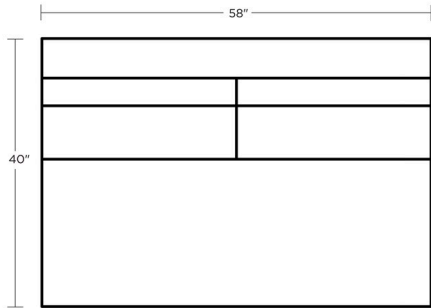

1231-30 Retreat Armless Loveseat