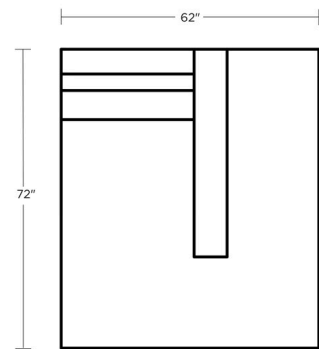

## Retreat Sectional

1231-Retreat

Exterior      W: 128"      D: 72"      H: 32"

Interior      W: 118"      D: 55"      H: 14"

Volume      LBS: 550      CU.FT:  
178"

Seat Height      H: 18"

Arm Height      H: 25"

## Alternate Images

**1231-26 Retreat Square Corner**

**1231-30 Retreat Armless Loveseat**

**1231-31 Retreat Left Arm Loveseat**

**1231-32 Retreat Right Arm Loveseat**

**1231-35 Retreat Left Arm Sofa**

1231-36 Retreat Right Arm Sofa

1231-40 Retreat Armless Sofa

1231-47 Retreat Left Long Back Chaise

1231-48 Retreat Right Long Back Chaise

1231-55 Retreat Left Wrap Around Chaise

1231-56 Retreat Right Wrap Around Chaise

1231-65 Retreat Left Arm Right Corner Sofa