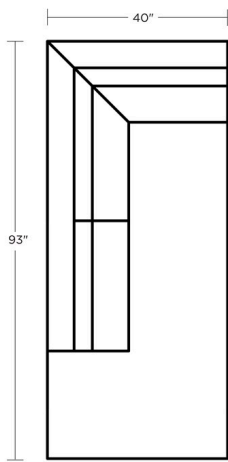

## Retreat Sectional

1231-Retreat

Exterior      W: 128"      D: 72"      H: 32"

Interior      W: 118"      D: 55"      H: 14"

Volume      LBS: 550      CU.FT:  
178"

Seat Height      H: 18"

Arm Height      H: 25"

## Alternate Images

**1231-26 Retreat Square Corner**

**1231-30 Retreat Armless Loveseat**

**1231-31 Retreat Left Arm Loveseat**

**1231-32 Retreat Right Arm Loveseat**

**1231-35 Retreat Left Arm Sofa**

1231-36 Retreat Right Arm Sofa

1231-40 Retreat Armless Sofa

1231-47 Retreat Left Long Back Chaise

1231-48 Retreat Right Long Back Chaise

1231-55 Retreat Left Wrap Around Chaise

1231-56 Retreat Right Wrap Around Chaise

1231-65 Retreat Left Arm Right Corner Sofa