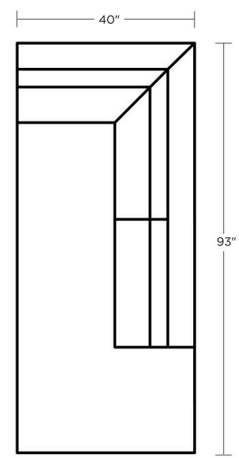

## Retreat Sectional

1231-Retreat

Exterior      W: 128"      D: 72"      H: 32"

Interior      W: 118"      D: 55"      H: 14"

Volume      LBS: 550      CU.FT:  
178"

Seat Height      H: 18"

Arm Height      H: 25"

## Alternate Images

**1231-26 Retreat Square Corner**

**1231-30 Retreat Armless Loveseat**

**1231-31 Retreat Left Arm Loveseat**

**1231-32 Retreat Right Arm Loveseat**

**1231-35 Retreat Left Arm Sofa**

1231-36 Retreat Right Arm Sofa

1231-40 Retreat Armless Sofa

1231-47 Retreat Left Long Back Chaise

1231-48 Retreat Right Long Back Chaise

1231-55 Retreat Left Wrap Around Chaise

1231-56 Retreat Right Wrap Around Chaise

1231-65 Retreat Left Arm Right Corner Sofa