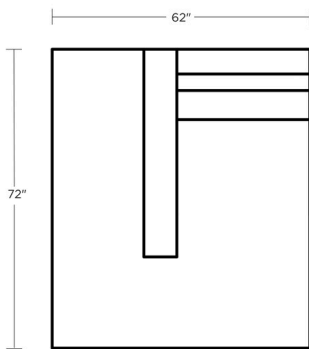

1231-55 Retreat Left Wrap Around Chaise