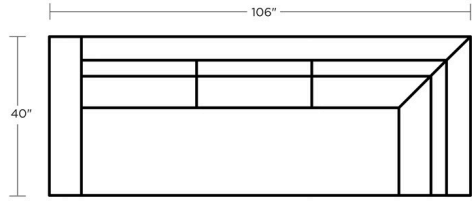

## Retreat Sectional

1231-Retreat

Exterior      W: 128"      D: 72"      H: 32"

Interior      W: 118"      D: 55"      H: 14"

Volume      LBS: 550      CU.FT:  
178"

Seat Height      H: 18"

Arm Height      H: 25"

## Alternate Images

**1231-26 Retreat Square Corner**

**1231-30 Retreat Armless Loveseat**

**1231-31 Retreat Left Arm Loveseat**

**1231-32 Retreat Right Arm Loveseat**

**1231-35 Retreat Left Arm Sofa**

1231-36 Retreat Right Arm Sofa

1231-40 Retreat Armless Sofa

1231-47 Retreat Left Long Back Chaise

1231-48 Retreat Right Long Back Chaise

1231-55 Retreat Left Wrap Around Chaise

1231-56 Retreat Right Wrap Around Chaise

1231-65 Retreat Left Arm Right Corner Sofa