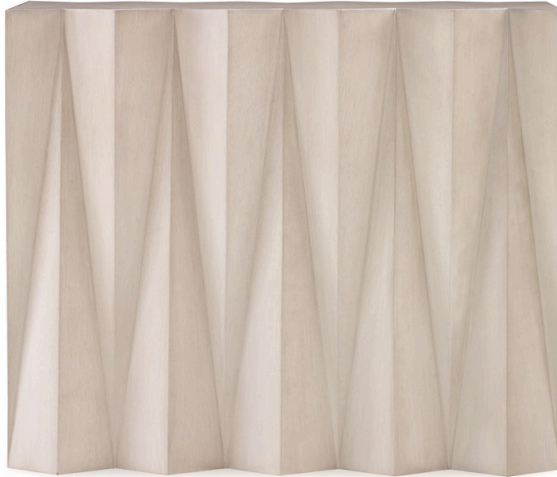

## Accordion Console Table - Champagne

12576-850-008

Exterior W: 40" D: 15" H: 34"

Interior W: 0" D: 0" H: 0"

Volume LBS: 162 CU.FT:  
17.20"

Made of brushed American white oak with a pearlized platinum finish. Four adjustable metal glide feet.