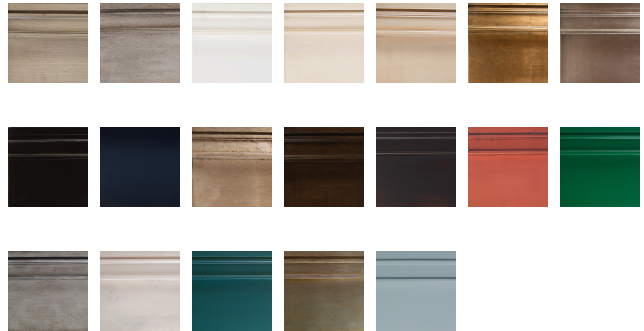

AMBELLA

Soleil Nightstand - Grey / Linen

17578-230-002

Exterior	W: 35"	D: 20"	H: 30"
Interior	W: 0"	D: 0"	H: 0"
Volume	LBS: 126	CU.FT: 19.70"	

Solid Mahogany and Mahogany veneer create this night stand. One drawer is raised over two doors which enclose one adjustable shelf. An oversized brass sunburst pull is centered on the doors. Finished in steel grey with doors and drawer front in linen.

FINISHES

Alternate Images