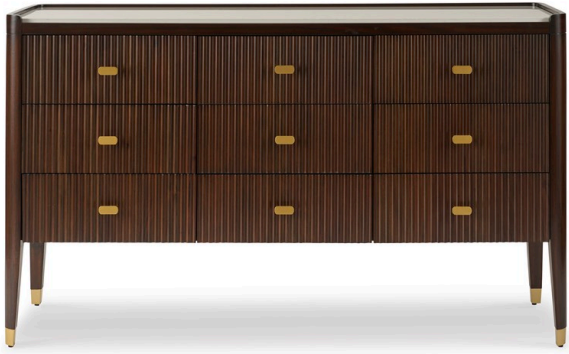

AMBELLA

Gila Buffet

24134-630-001

Exterior W: 68" D: 20" H: 40"

Interior W: 0" D: 0" H: 0"

Volume LBS: 325.60 CU.FT:
42.20"

This tall buffet includes nine drawers with reeded fronts. The stone top is accented with a raised gallery on three sides. Tapering curved legs are finished with brass ferrules. Brass oval pulls. Mahogany solids and veneer.

Alternate Images