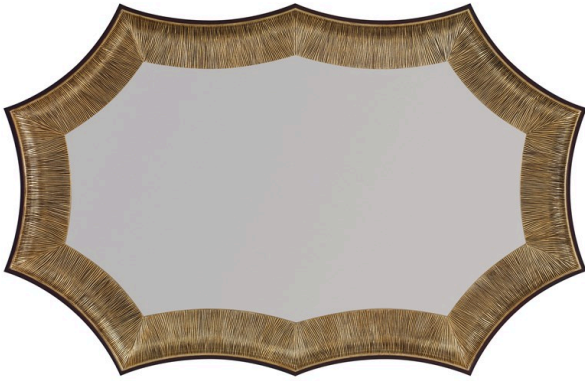

AMBELLA

Helios Mirror - Large

27108-980-040

Exterior	W: 46"	D: 2.50"	H: 72"
Interior	W: 0"	D: 0"	H: 0"
Volume	LBS: 80	CU.FT: 13.90"	

This elongated star shaped mirror features a thick wood frame carved with thick textured ribbing. The walnut colored frame is further accented with gold highlighting. A clear glass mirror completes this piece. Mirror can hang vertically or horizontally on metal cleat (provided.)

Alternate Images