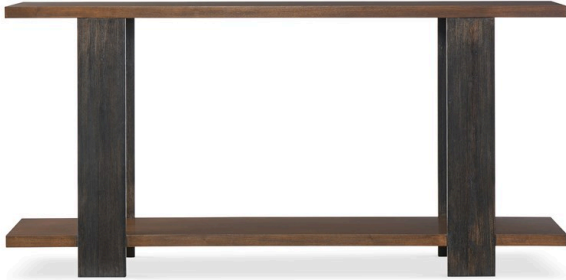

## Hollis Console Table - Stockton

31001-850-042

|          |         |                  |        |
|----------|---------|------------------|--------|
| Exterior | W: 70"  | D: 16"           | H: 34" |
| Interior | W: 0"   | D: 0"            | H: 0"  |
| Volume   | LBS: 88 | CU.FT:<br>32.50" |        |

Four Pine legs support a Walnut top and shelf on this console table. The Douglas Fir legs include a sandblasted finish to accentuate the texture of the grain and provide a contrast to the smooth, Walnut veneer. Finished in stockton with contrasting midnight legs.