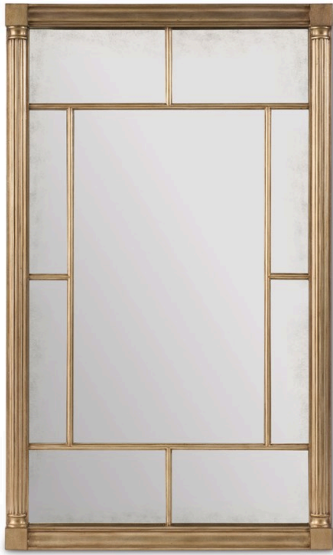

## Rochelle Pier Mirror

66011-980-060

|          |         |                  |        |
|----------|---------|------------------|--------|
| Exterior | W: 36"  | D: 3"            | H: 60" |
| Interior | W: 0"   | D: 0"            | H: 0"  |
| Volume   | LBS: 49 | CU.FT:<br>11.90" |        |

Inspired by French antique pier mirrors, this tall mirror includes two fluted columns with divided frames of antique mirror surrounding a clear glass center mirror. Finished in vermeil. A metal cleat system is included for ease of hanging.