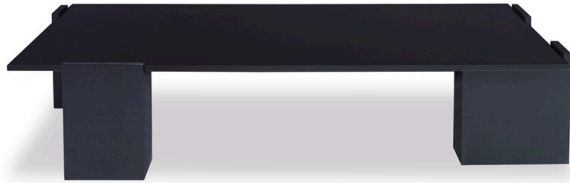

AMBELLA

Quad Cocktail Table

71001-920-001

Exterior W: 72" D: 41" H: 15"

Interior W: 0" D: 0" H: 0"

Volume LBS: 160 CU.FT:
34.40"

This large cocktail table features a black glass top raised over ebonized White Oak block legs. A hidden metal frame ties the legs together under the glass top. Designed by Erinn V.