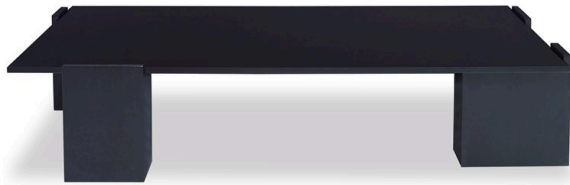

## Quad Cocktail Table

71001-920-001

|          |          |                  |        |
|----------|----------|------------------|--------|
| Exterior | W: 72"   | D: 41"           | H: 15" |
| Interior | W: 0"    | D: 0"            | H: 0"  |
| Volume   | LBS: 160 | CU.FT:<br>34.40" |        |

This large cocktail table features a black glass top raised over ebonized White Oak block legs. A hidden metal frame ties the legs together under the glass top. Designed by Erinn V.