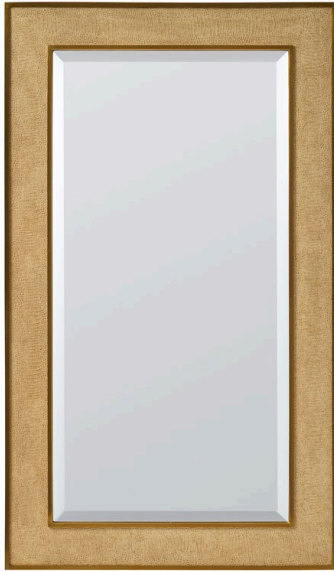

AMBELLA

Collins Mirror

71029-980-058

Exterior	W: 28"	D: 1.50"	H: 48"
Interior	W: 0"	D: 0"	H: 0"
Volume	LBS: 52	CU.FT: 4.90"	

This clear, beveled mirror includes a faux crocodile skin frame outlined with a brass edge. The mirror can be hung vertically or horizontally. For ease of installation a metal bracket is included.

Alternate Images